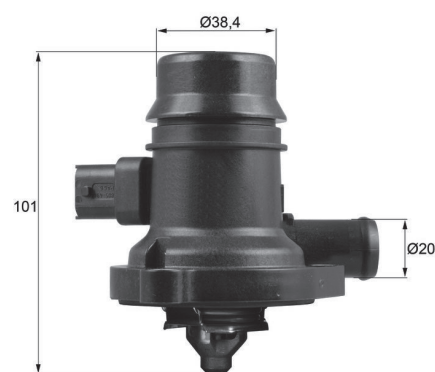

TM 36

CHEVROLET, OPEL, VAUXHALL