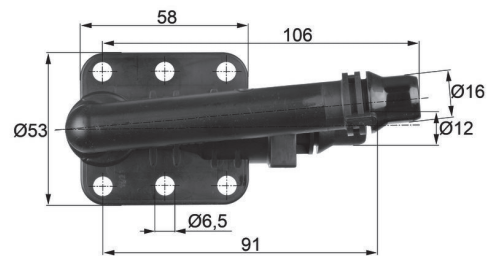

TO 2
PORSCHE

TO 4
BMW

TO 5
BMW

TO 6
BMW

TO 7
BMW