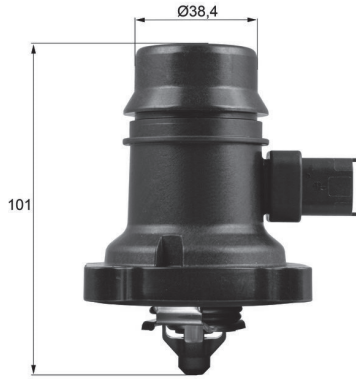

TM 37

CHEVROLET, OPEL, PEUGEOT, VAUXHALL

TM 39