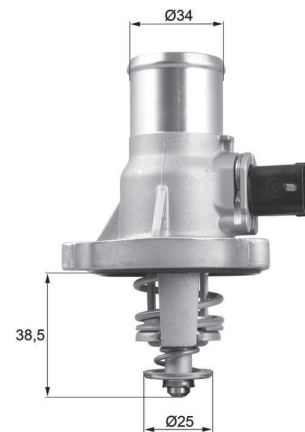

ALFA-ROMEO, CHEVROLET, FIAT, OPEL, VAUXHALL

TM 45