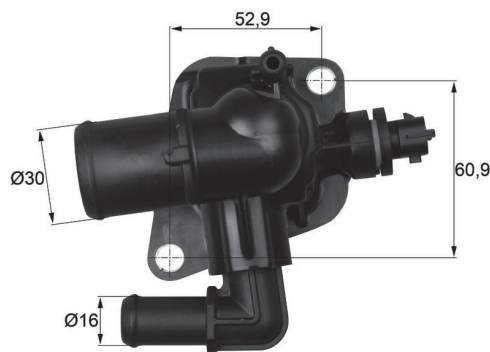

ALFA-ROMEO, CHEVROLET, FIAT, OPEL, VAUXHALL