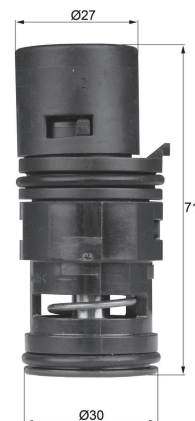

TO 2
PORSCHE

TO 4
BMW

TO 5
BMW

TO 6
BMW

TO 7
BMW