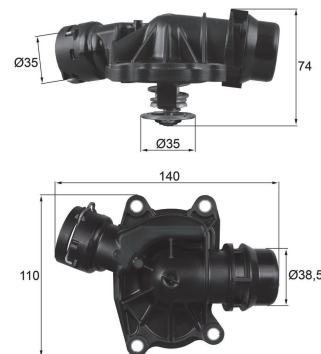

BMW, HYUNDAI, LAND ROVER, OPEL