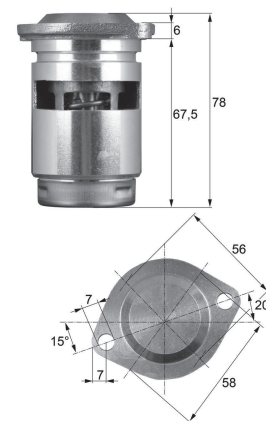

TO 3
KIA MOTORS, PORSCHE

PORSCHE